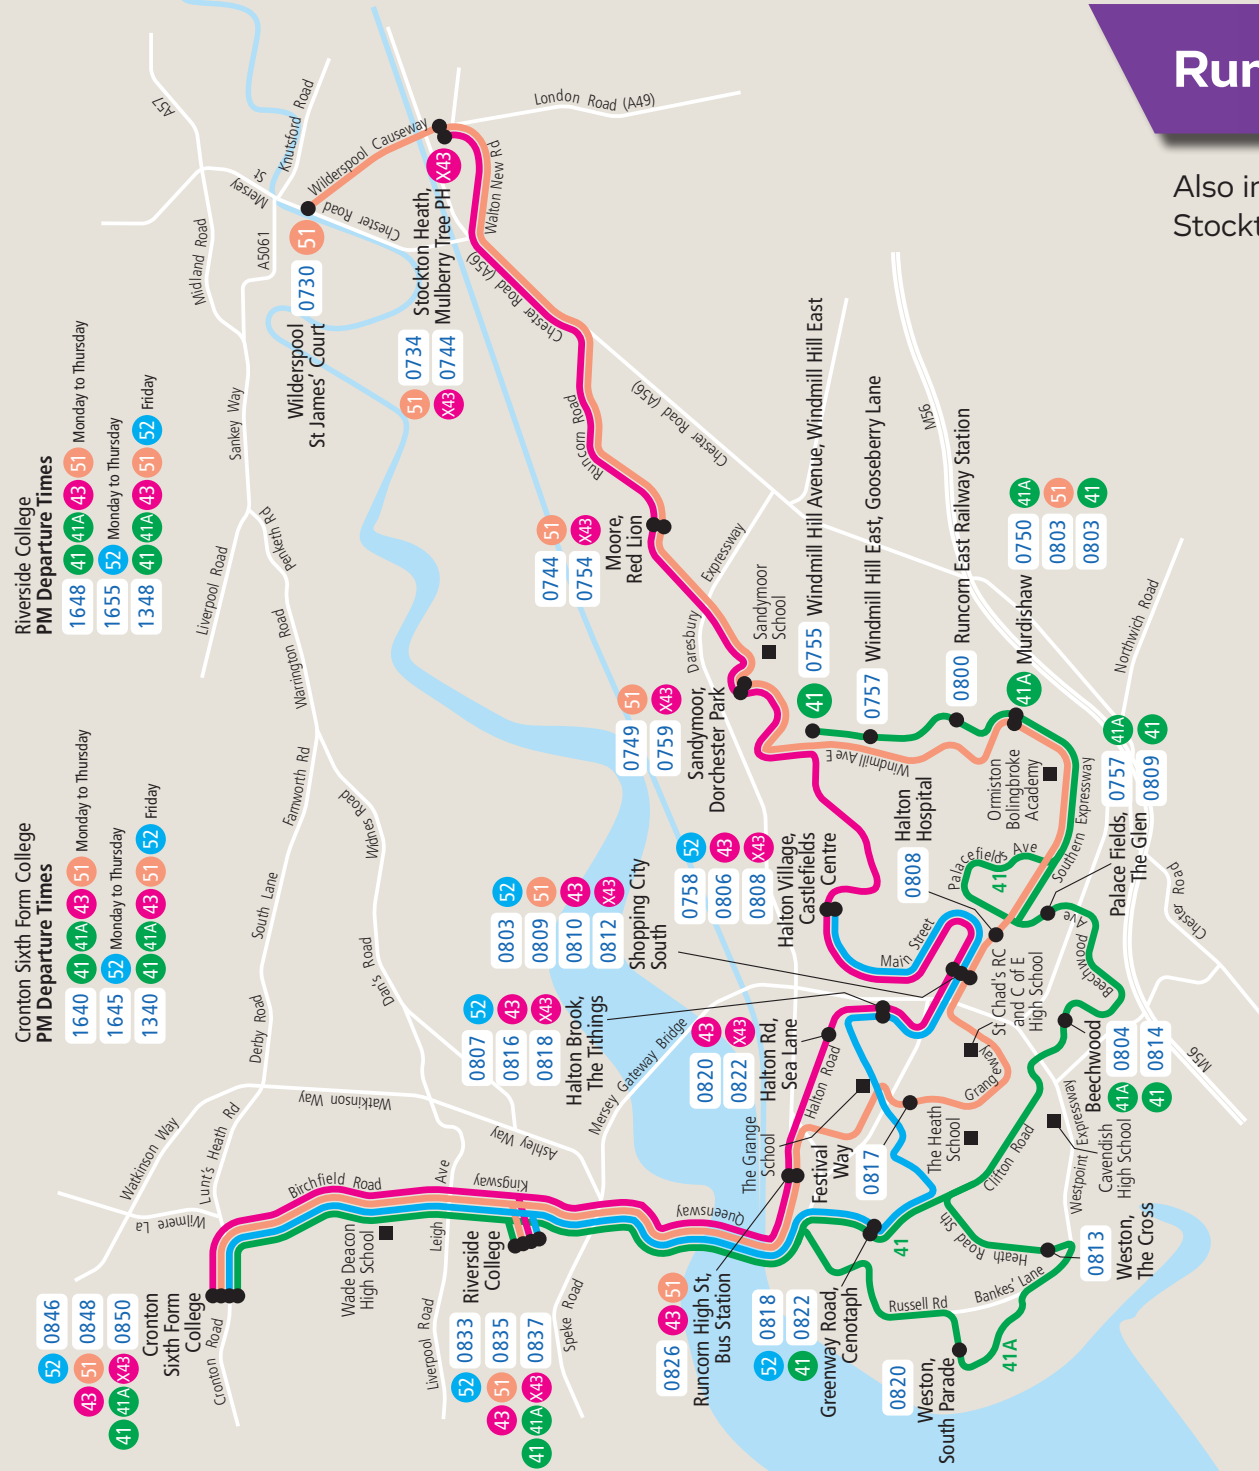

# Runcorn Bus Map

Also includes times to/from Moore, Stockton Heath and Wilderspool Causeway