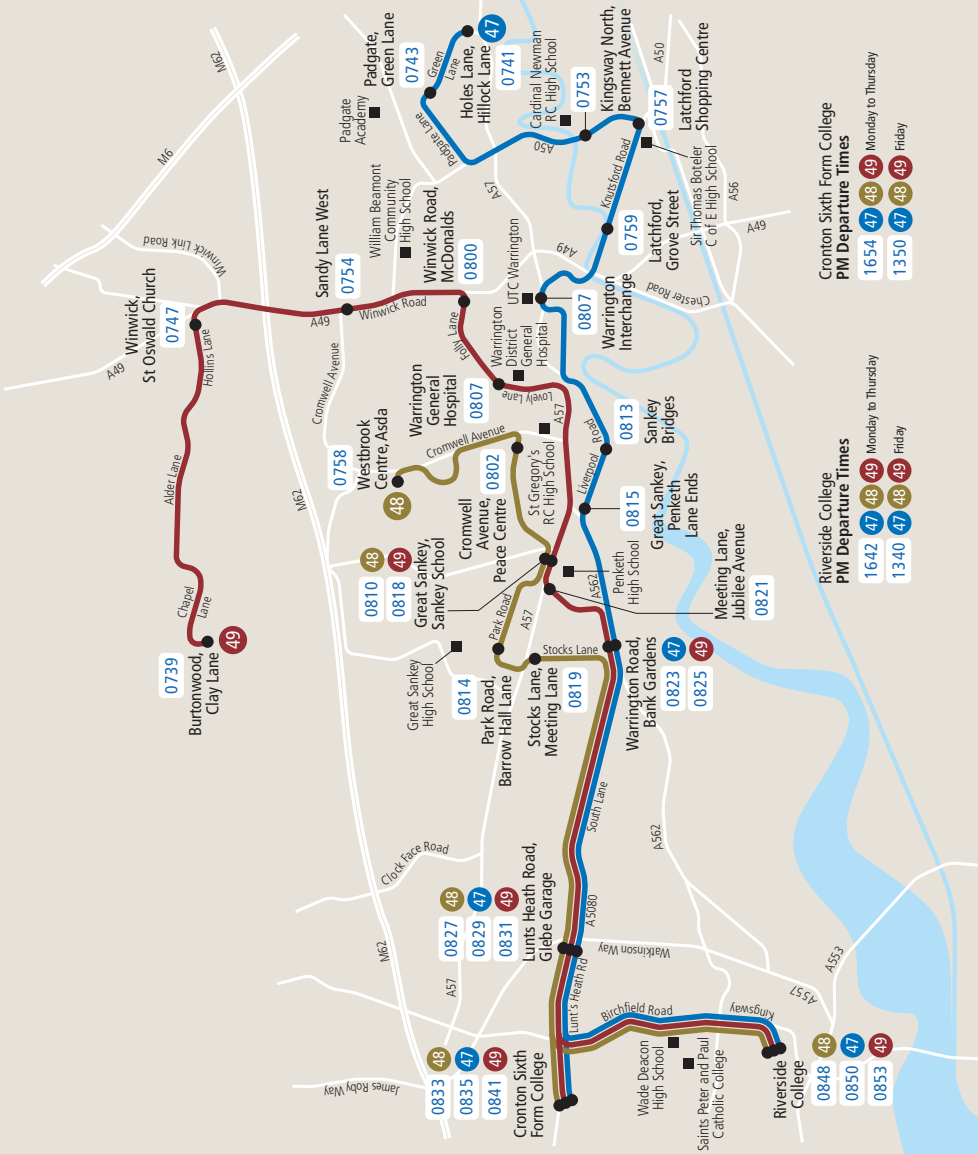

Warrington Bus Map

See also Runcorn bus map for some South Warrington area