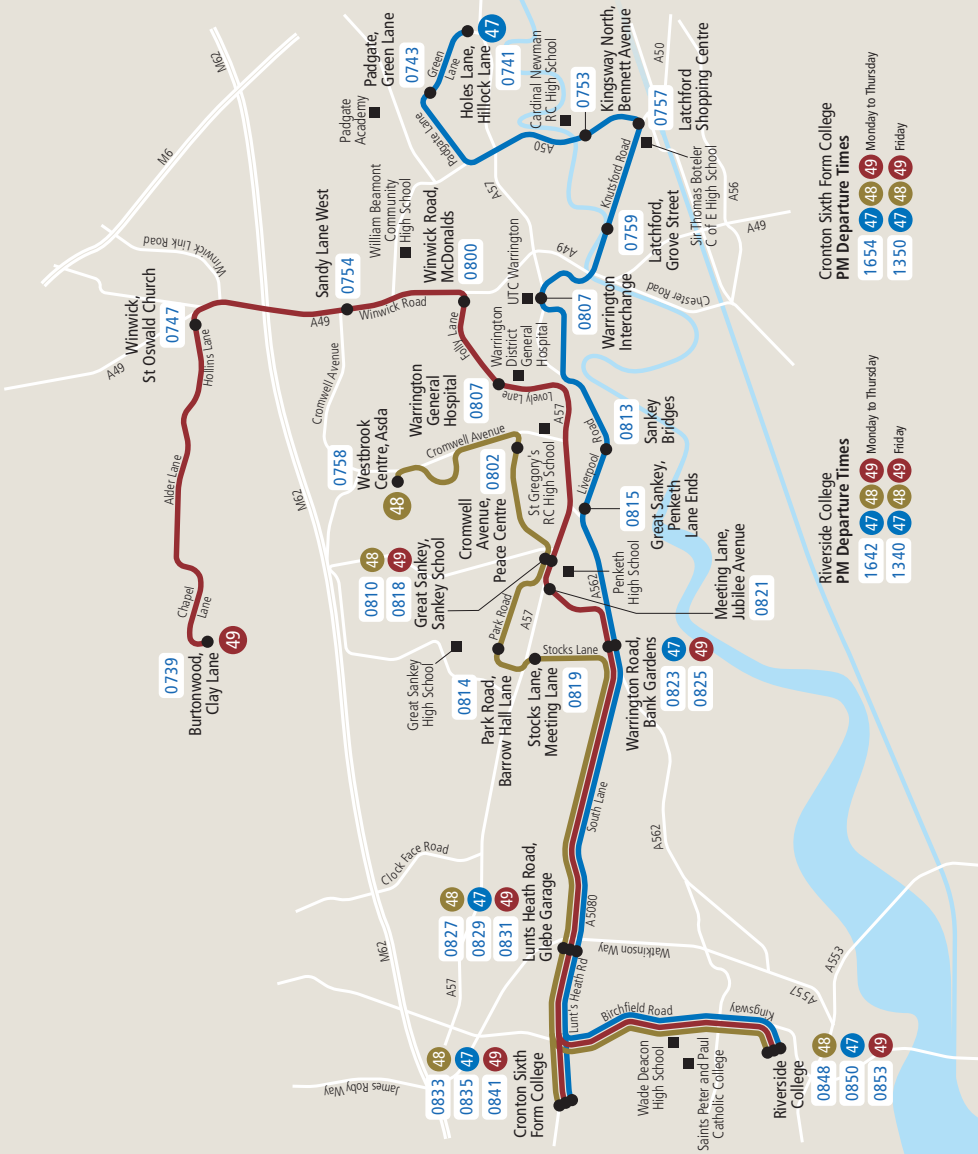

Route 48

From Westbrook (Westbrook Crescent, Westbrook Centre) via Cromwell Avenue, Twenty Acre Road, Cromwell Avenue, Canons Lane, Hood Lane North, Sycamore Lane, Tankersley Grove, Whittle Avenue, Liverpool Road, Station Road, Park Road, Lingley Road, Stocks Lane, Farnworth Road, Derby Road, Lunts Heath Road, Cronton Lane, Cronton Sixth Form, Cronton Lane, Birchfield Road, Kingsway, Milton Road to Milton Road, Riverside College.

- 0803 51
- Murdishaw

- 0803 41
- Murdishaw

Warrington Bus Map

See also Runcorn bus map for some South Warrington area

St Helens Bus Map

Liverpool Bus Map

Cronton Sixth Form College PM Departure Times

- 1654 42 45 46 50 Monday to Thursday
- 1655 44 44A Monday to Thursday
- 1350 42 44 44A 45 46 50 Friday